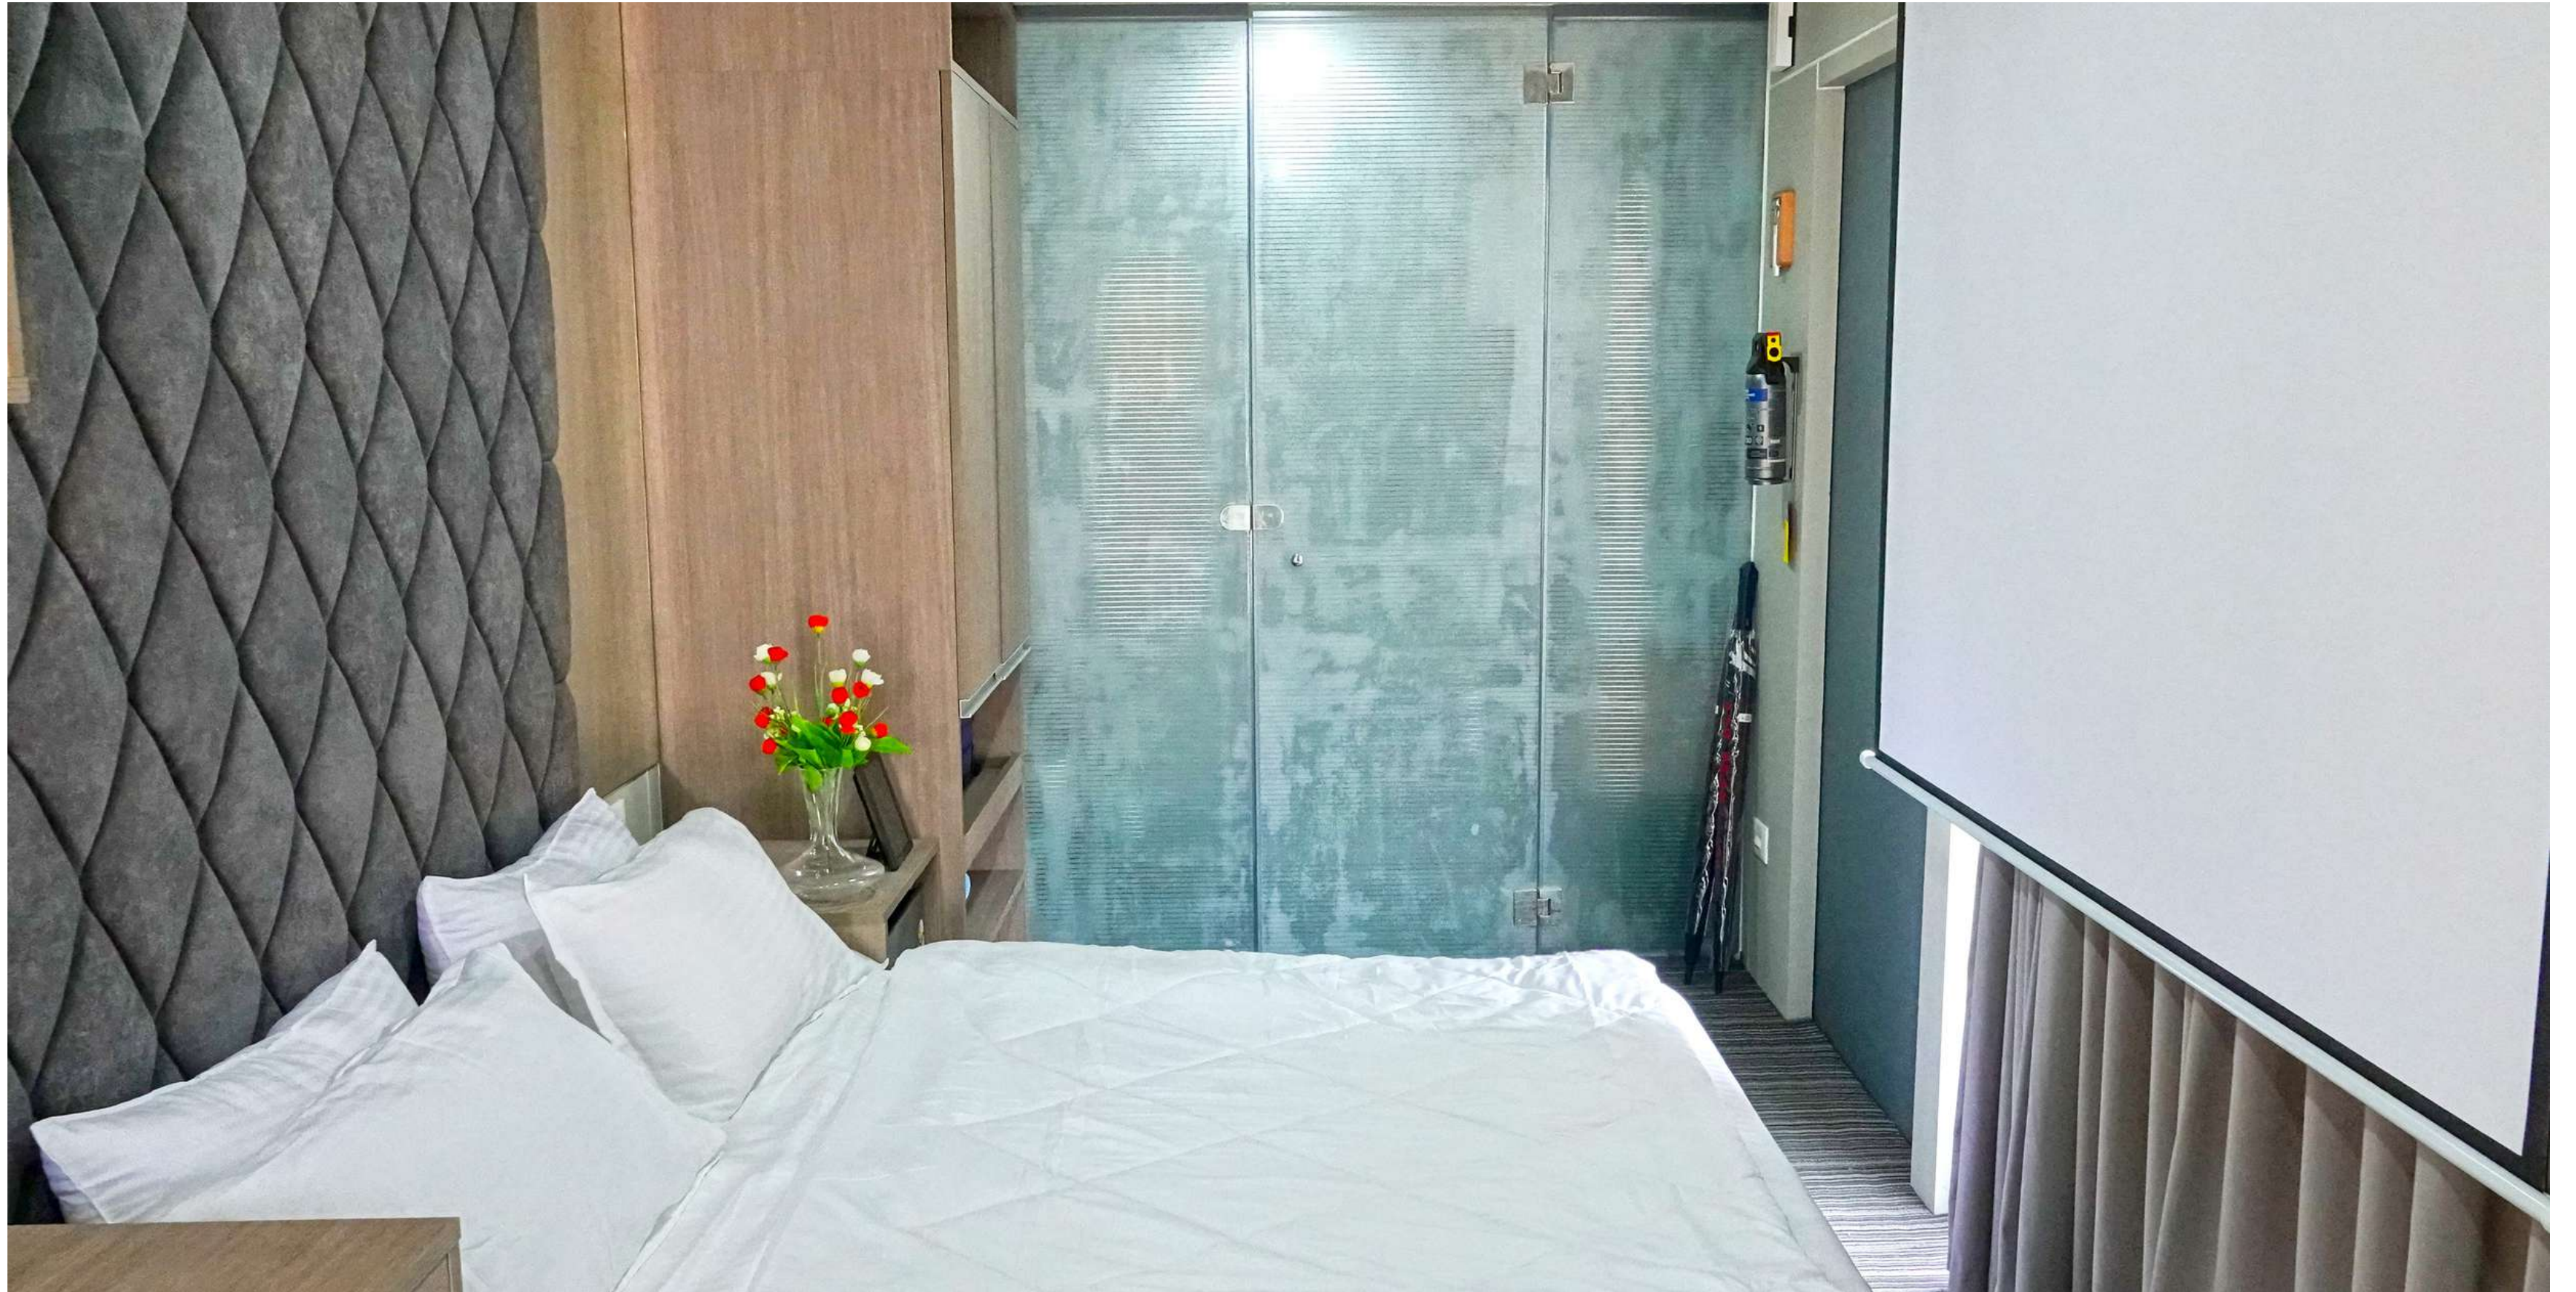

capsule home

ekbote.in capsule home video

Exterior Frontal Views

Model: ECH 01

Price : 18,00,000.00 + GST

Model: ECH 01

Size: Outer dimension 21FT X 9FT

Built - Up area: 189 sqft

Carpet area : 160 sqft

Weight : 4900 Kg

Delivery time : 2 Months

Inside day light Perspectives

Inside Night light Perspectives

Inside Bathroom Views

Toyo washbasin mirror

Refresh in the Oasis

Cozy Comforts

Wardrobe with luggage drawer with laminated

Inside Lights in Wardrobe

Play 4K portable projector

(Android ,WIFI, Bluetooth)

FNX smart smoke detector

1 ton Air conditioner blue star

Automatic operated project screen