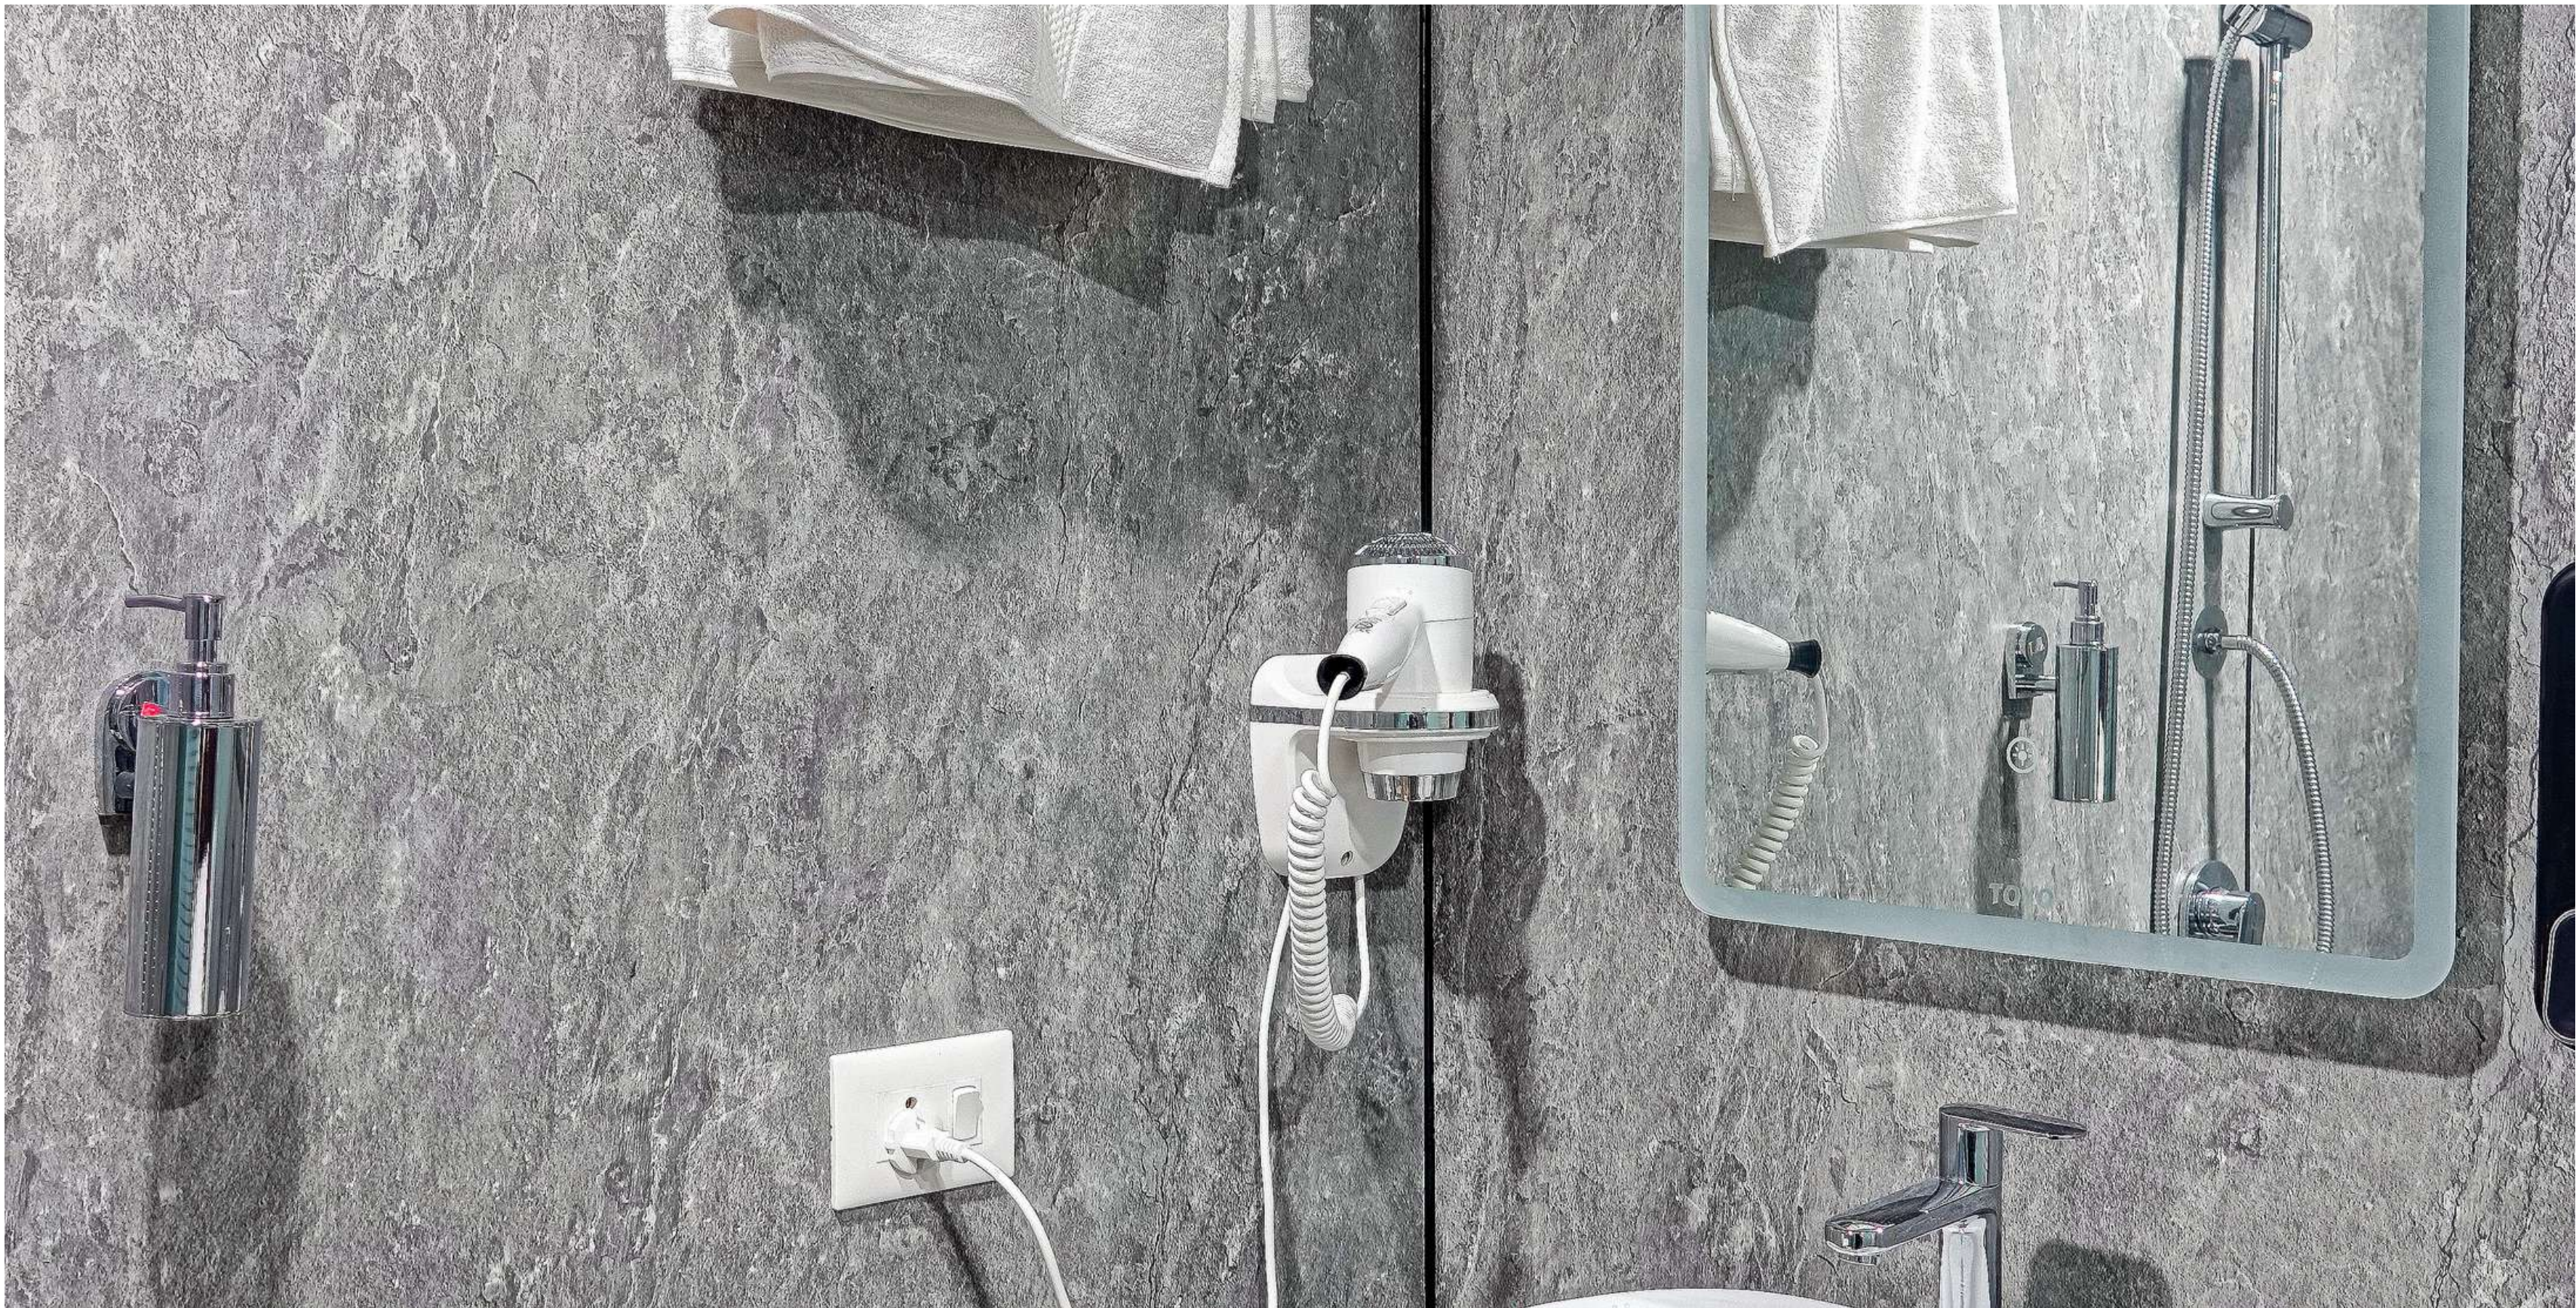

Carpet area : 160 sqft

Weight : 4900 Kg

Delivery time : 2 Months

Inside day light Perspectives

Inside Night light Perspectives

Inside Bathroom Views

Toyo washbasin mirror

Refresh in the Oasis

Bathroom Storage
Cabinet

Instant water
heater AO smith

Capsule Home Essentials

Chair

Study table with laminated

Fridge : 45 leter godrej 2 star

Saregama Carnival

Home Automation Controllers