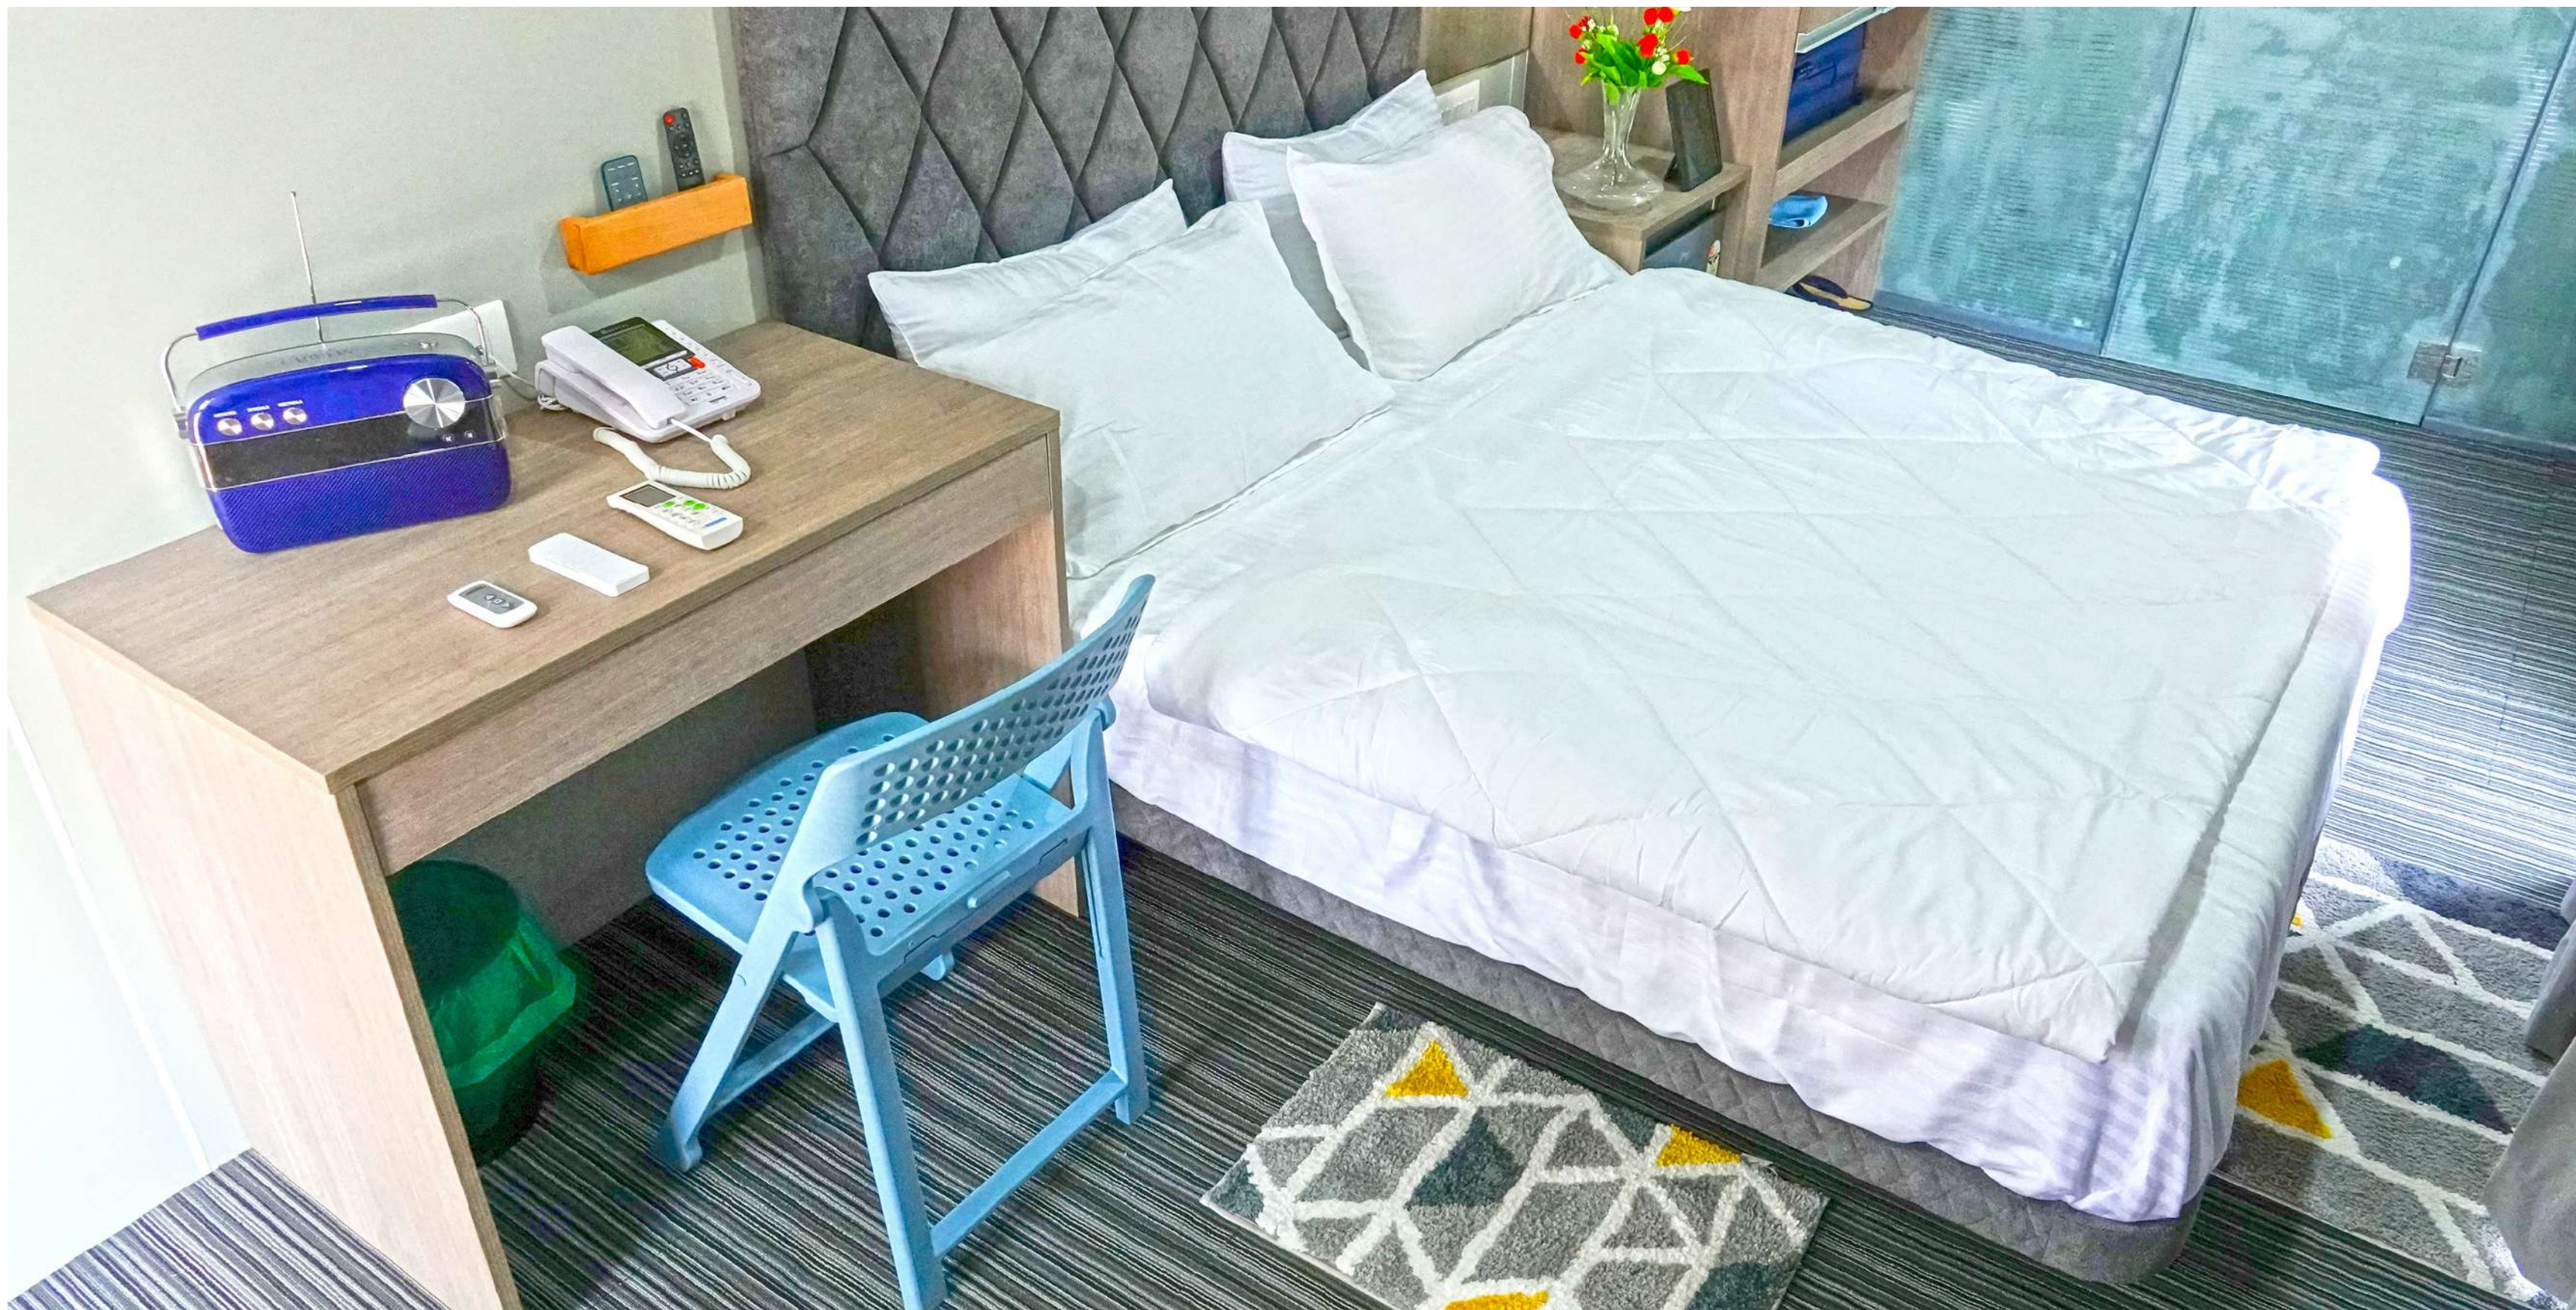

Carpet area : 160 sqft

Weight : 4900 Kg

Delivery time : 2 Months

Inside day light Perspectives

Inside Night light Perspectives

Inside Bathroom Views

Toyo washbasin mirror

Refresh in the Oasis

Bathroom Storage
Cabinet

Instant water
heater AO smith

Capsule Home Essentials

Chair

Study table with laminated

Fridge : 45 leter godrej 2 star

Saregama Carnival

Home Automation Controllers

Cozy Comforts

Wardrobe with luggage drawer with laminated

Inside Lights in Wardrobe

Play 4K portable projector

(Android ,WIFI, Bluetooth)

FNX smart smoke detector

1 ton Air conditioner blue star

Automatic operated project screen