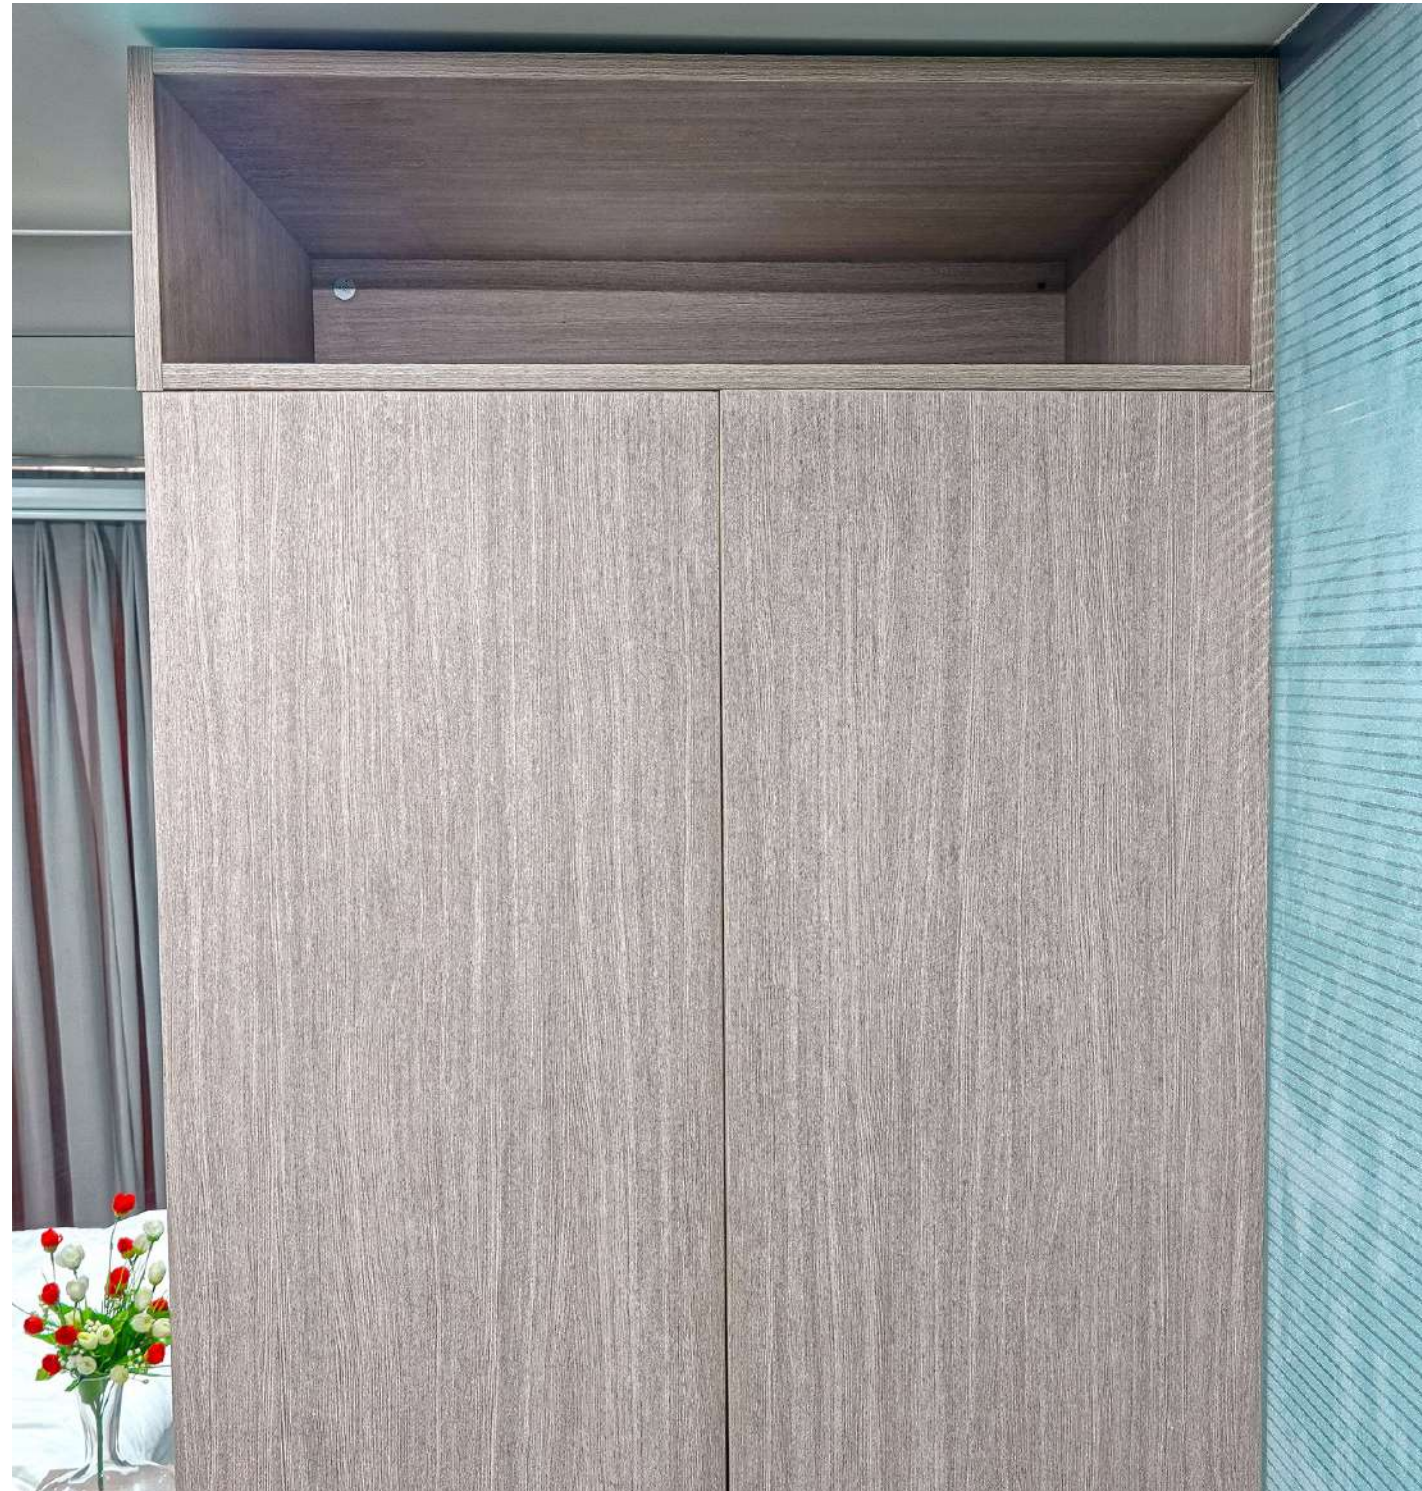

Carpet area : 160 sqft

Weight : 4900 Kg

Delivery time : 2 Months

Inside day light Perspectives

Inside Night light Perspectives

Inside Bathroom Views

Toyo washbasin mirror

Refresh in the Oasis

Bathroom Storage
Cabinet

Instant water
heater AO smith

Capsule Home Essentials

Chair

Study table with laminated

Fridge : 45 leter godrej 2 star

Saregama Carnival

Home Automation Controllers

Cozy Comforts

Wardrobe with luggage drawer with laminated

Inside Lights in Wardrobe

Play 4K portable projector

(Android ,WIFI, Bluetooth)

FNX smart smoke detector

1 ton Air conditioner blue star

Automatic operated project screen