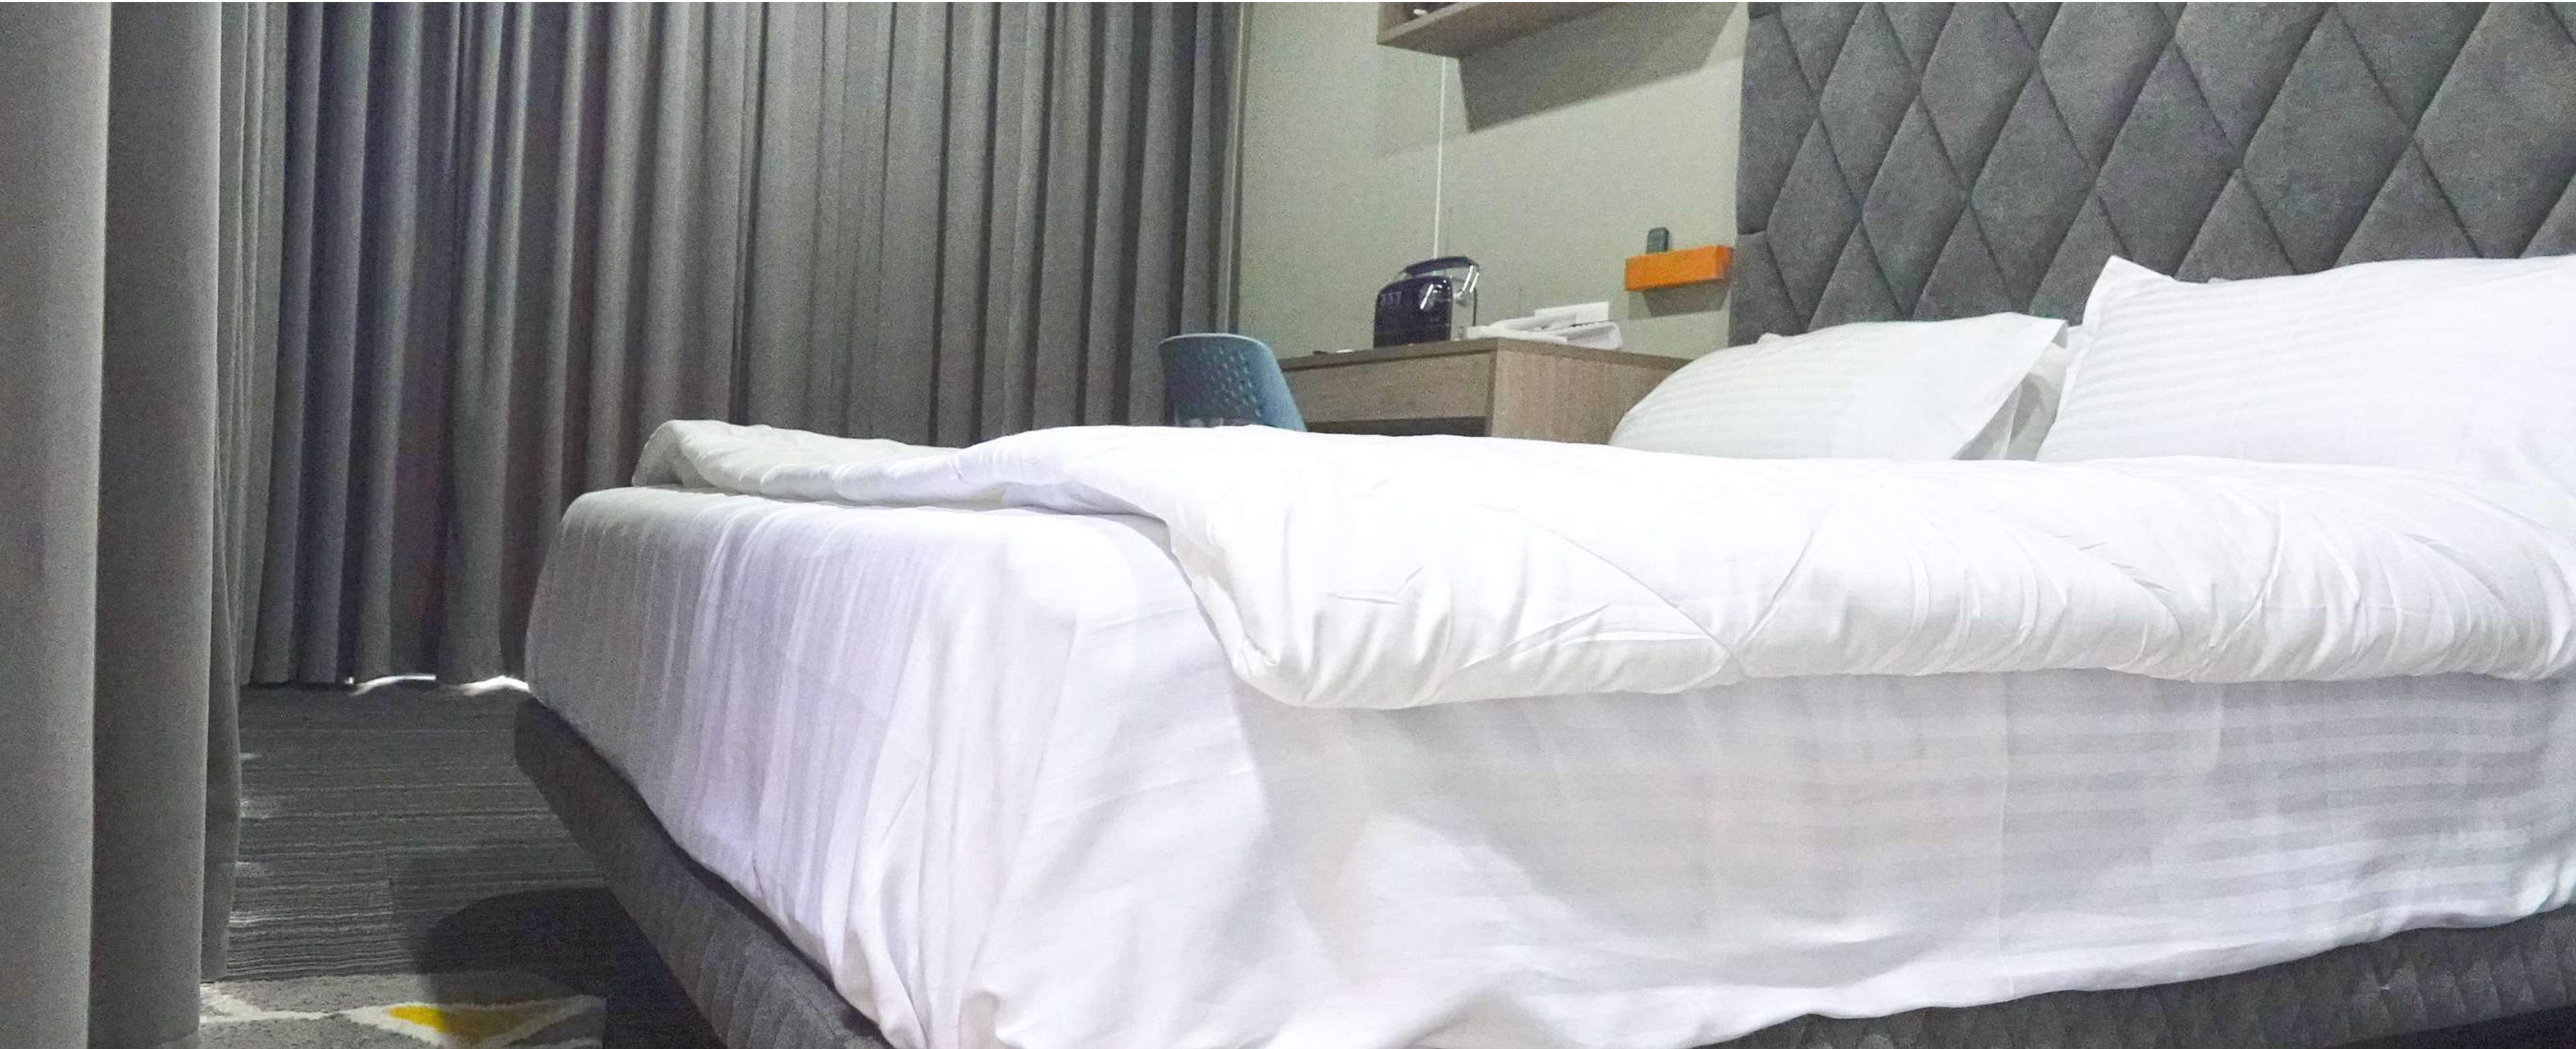

Carpet area : 160 sqft

Weight : 4900 Kg

Delivery time : 2 Months

Inside day light Perspectives

Inside Night light Perspectives

Inside Bathroom Views

Toyo washbasin mirror

Refresh in the Oasis