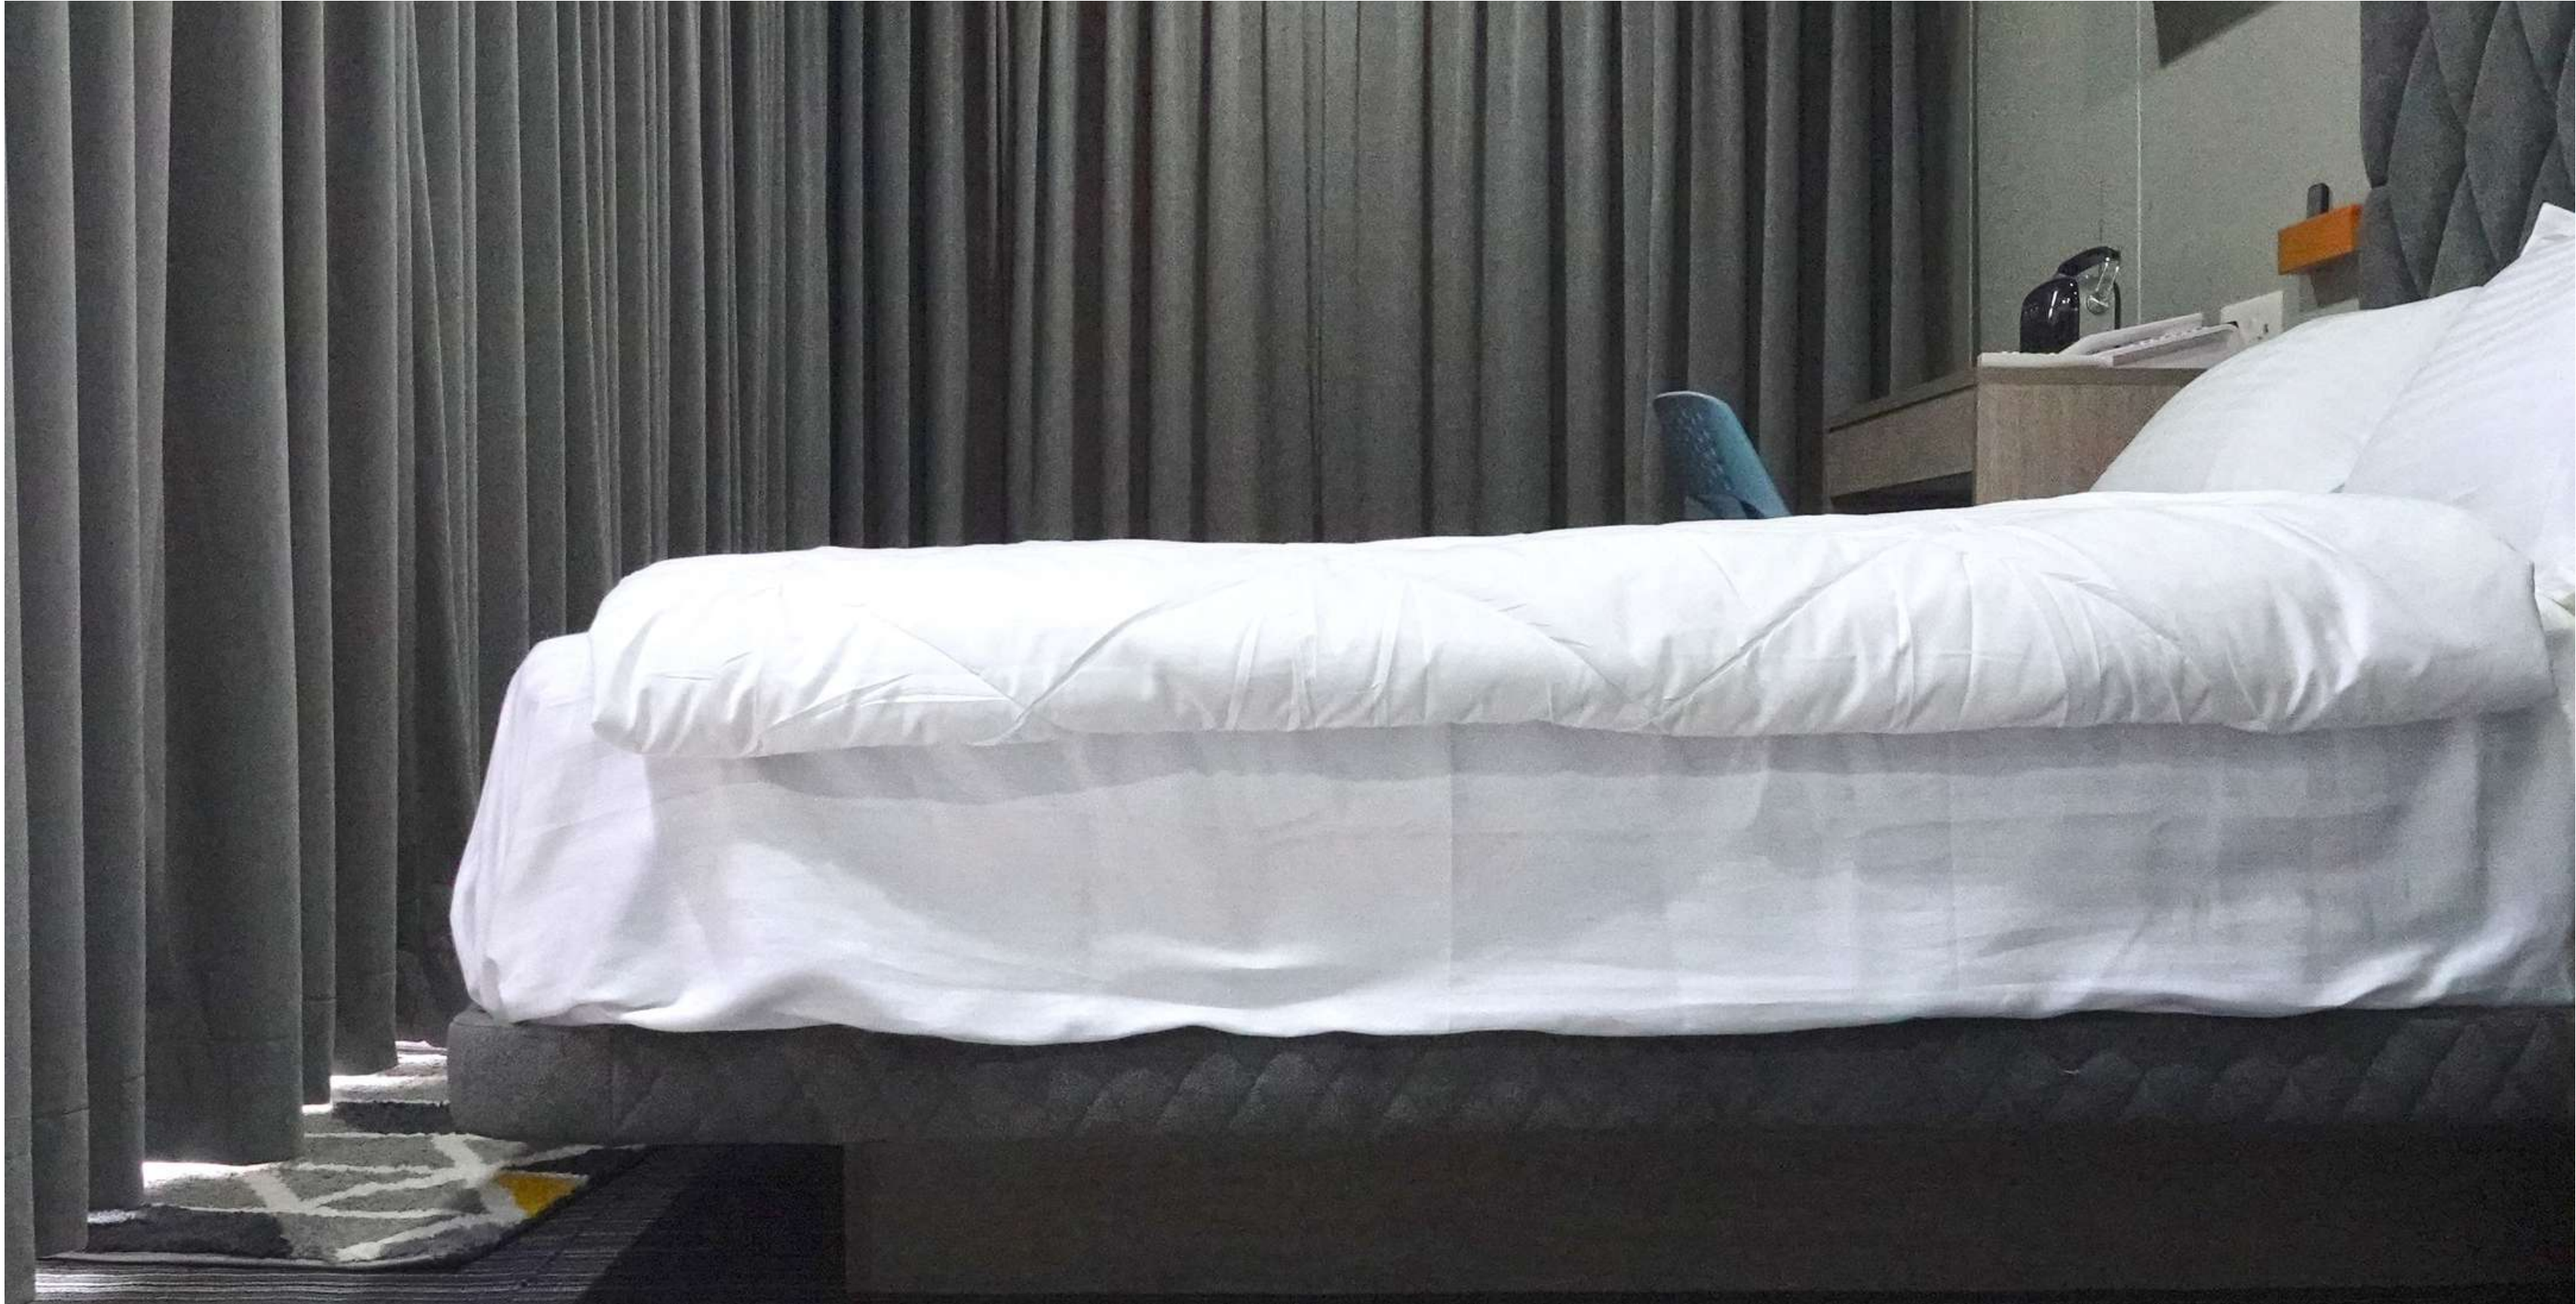

Carpet area : 160 sqft

Weight : 4900 Kg

Delivery time : 2 Months

Inside day light Perspectives

Inside Night light Perspectives

Inside Bathroom Views

Toyo washbasin mirror

Refresh in the Oasis