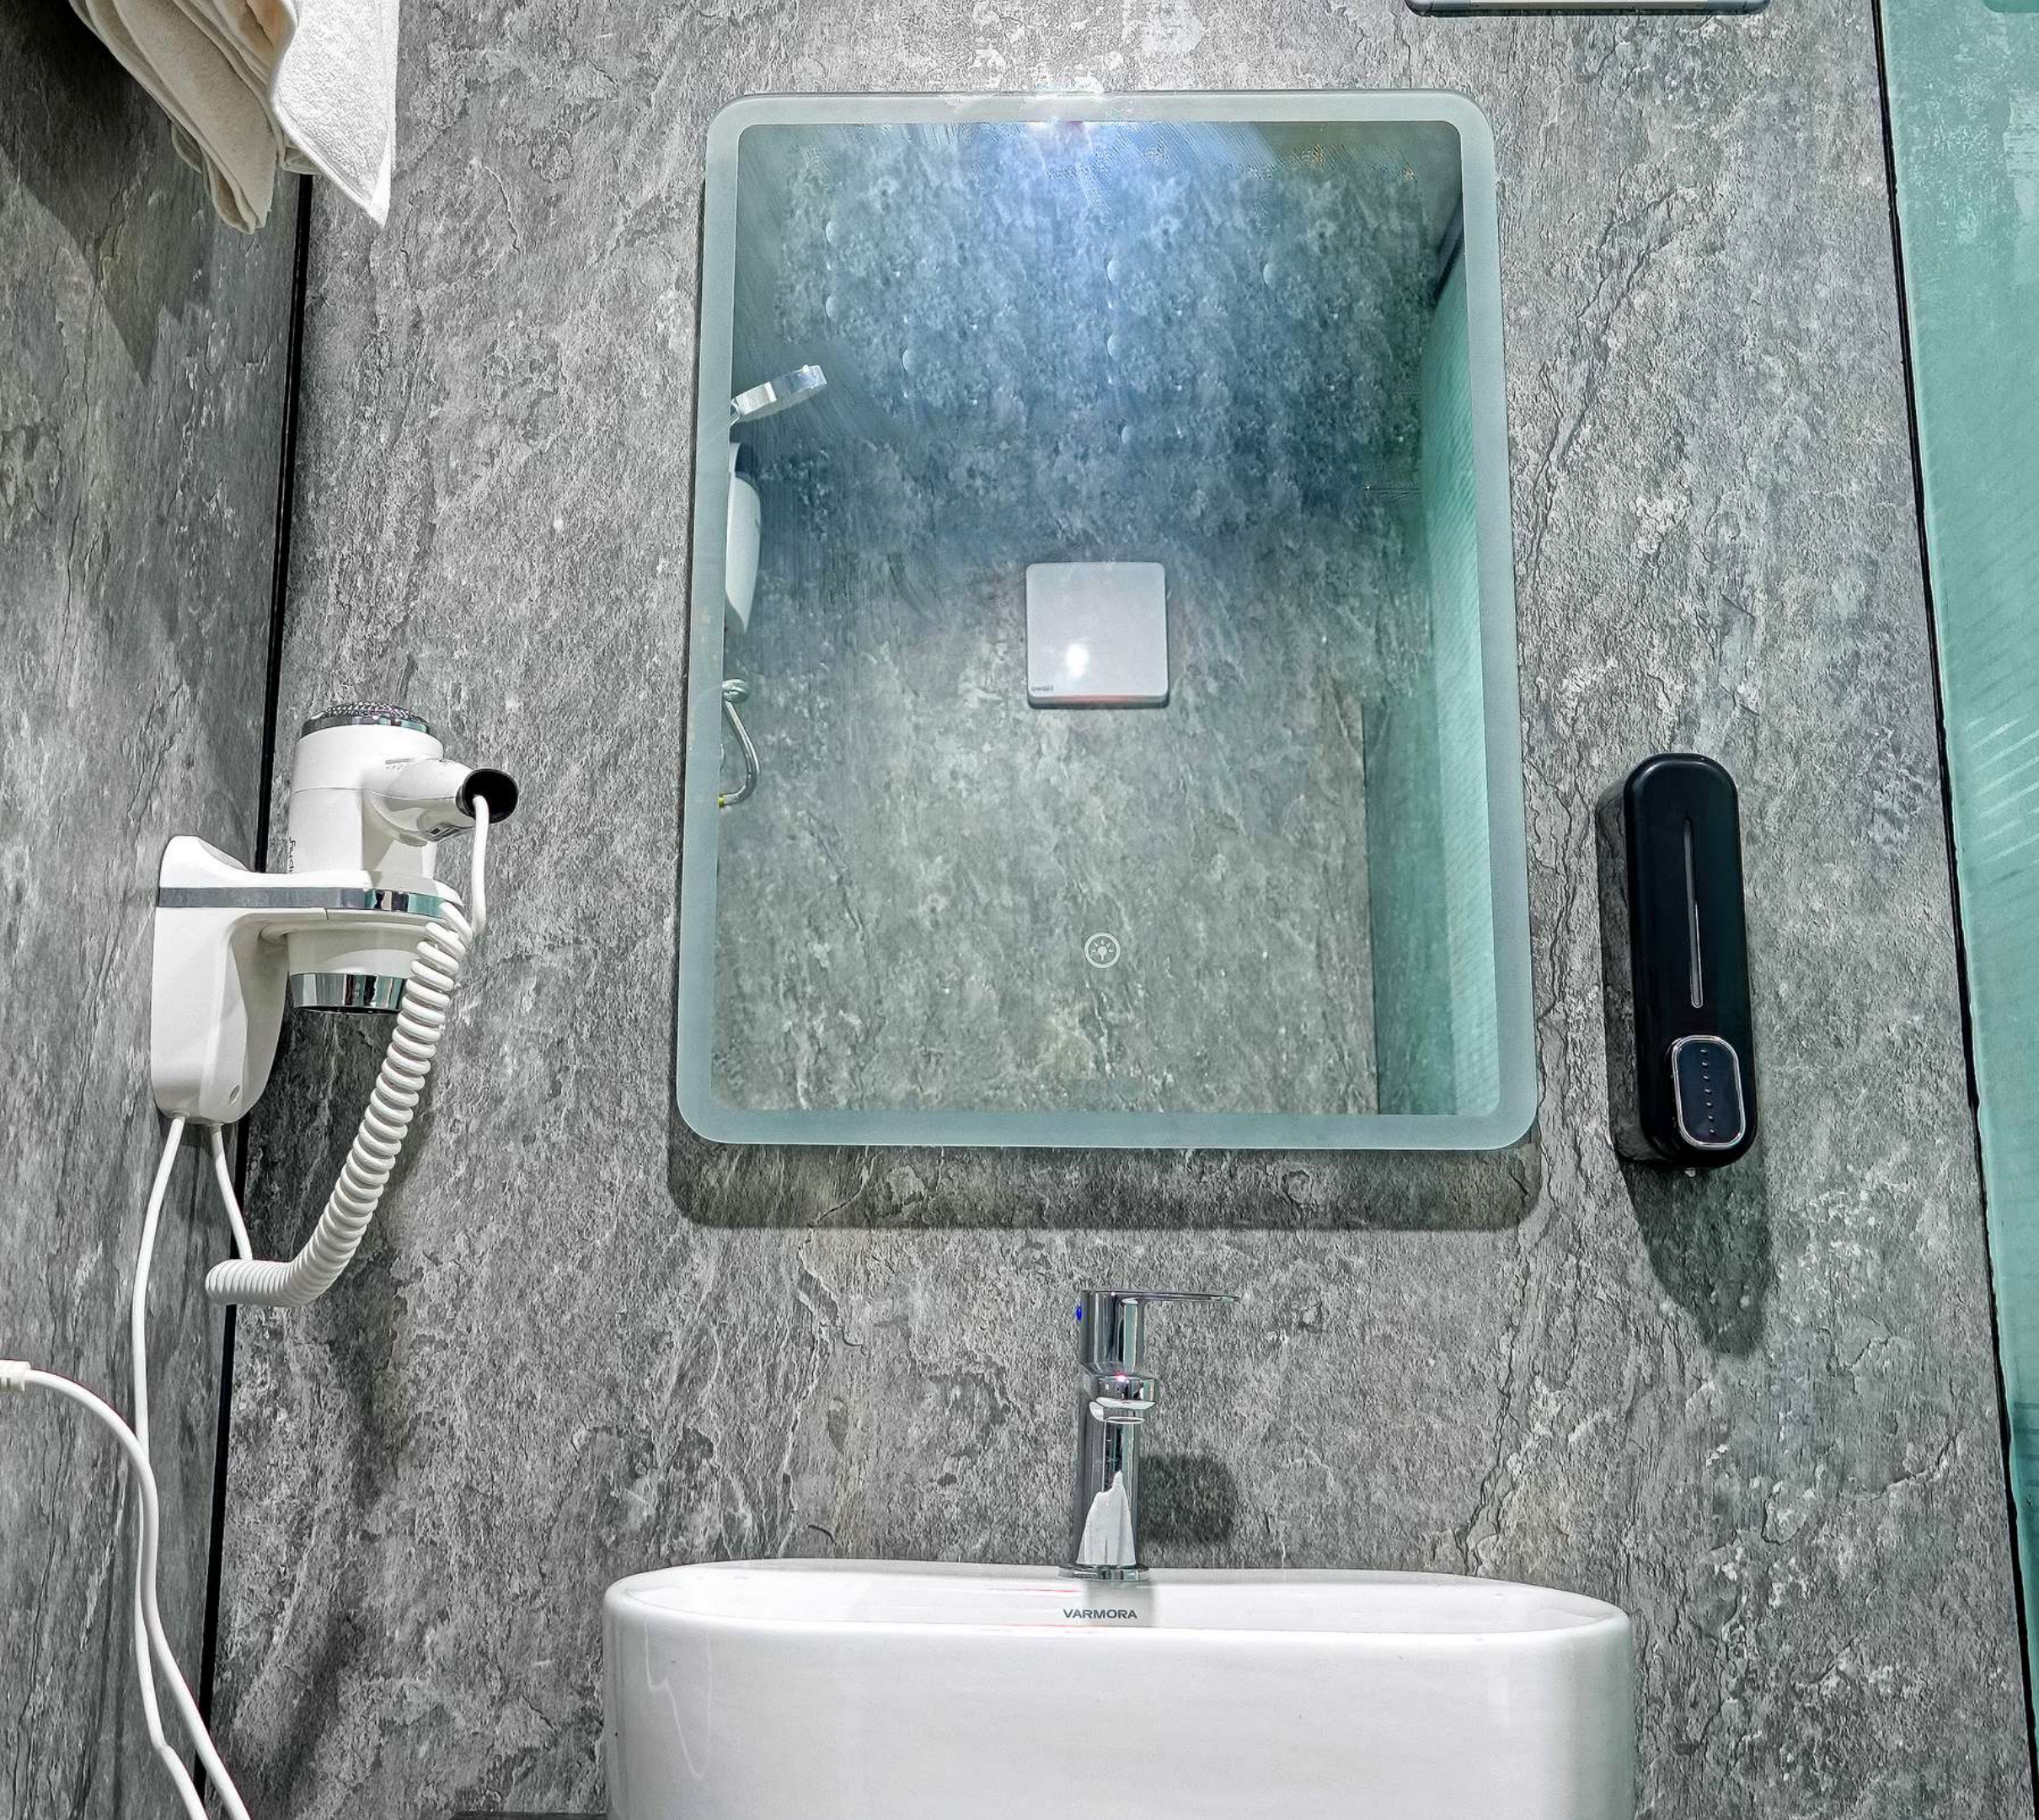

Carpet area : 160 sqft

Weight : 4900 Kg

Delivery time : 2 Months

Inside day light Perspectives

Inside Night light Perspectives

Inside Bathroom Views

Toyo washbasin mirror

Refresh in the Oasis

Bathroom Storage
Cabinet

Instant water
heater AO smith

Capsule Home Essentials

Chair

Study table with laminated

Fridge : 45 leter godrej 2 star

Saregama Carnival

Home Automation Controllers